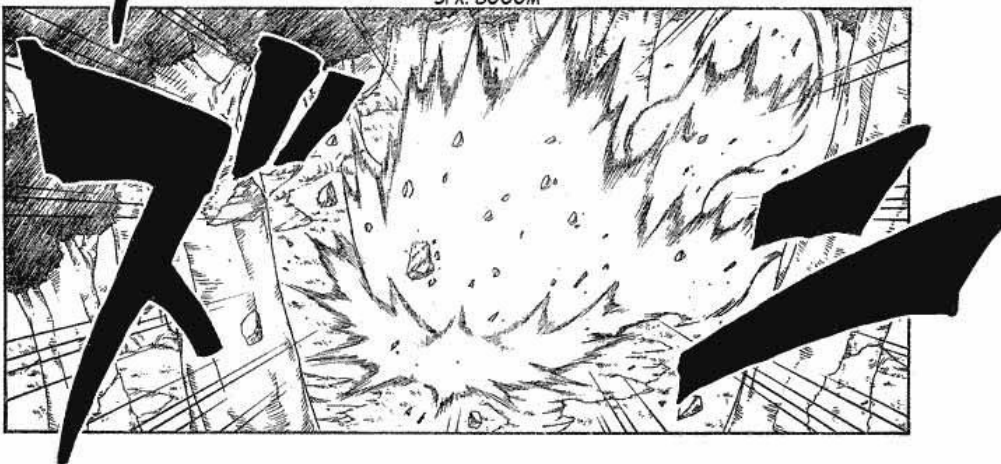

SFX: ゾooooooooo

SFX: ゾOOM