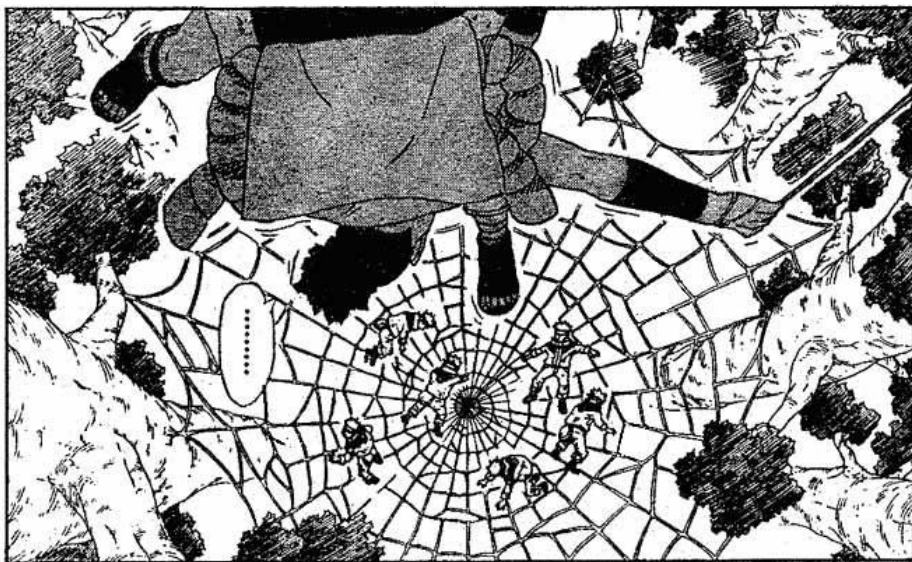

mi red es
indestructible

puede soportar
dos elefantes

SFX: SUSUSHU..

No puedo
cortarla

Maldición! Que
pasa con esta
red?

SFX: chew chew

UGH...

coje aire

HEH...

que
interesante...
Kage Bunshin