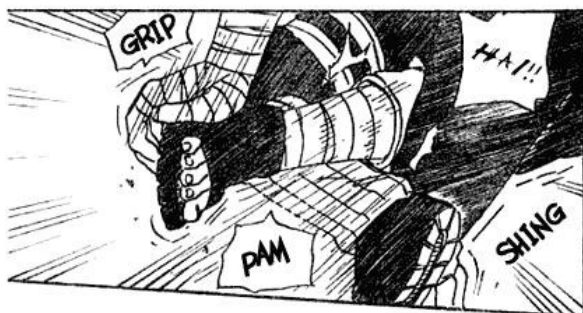

SFX: SHIIFT

SFX: YAM

SFX: PAM