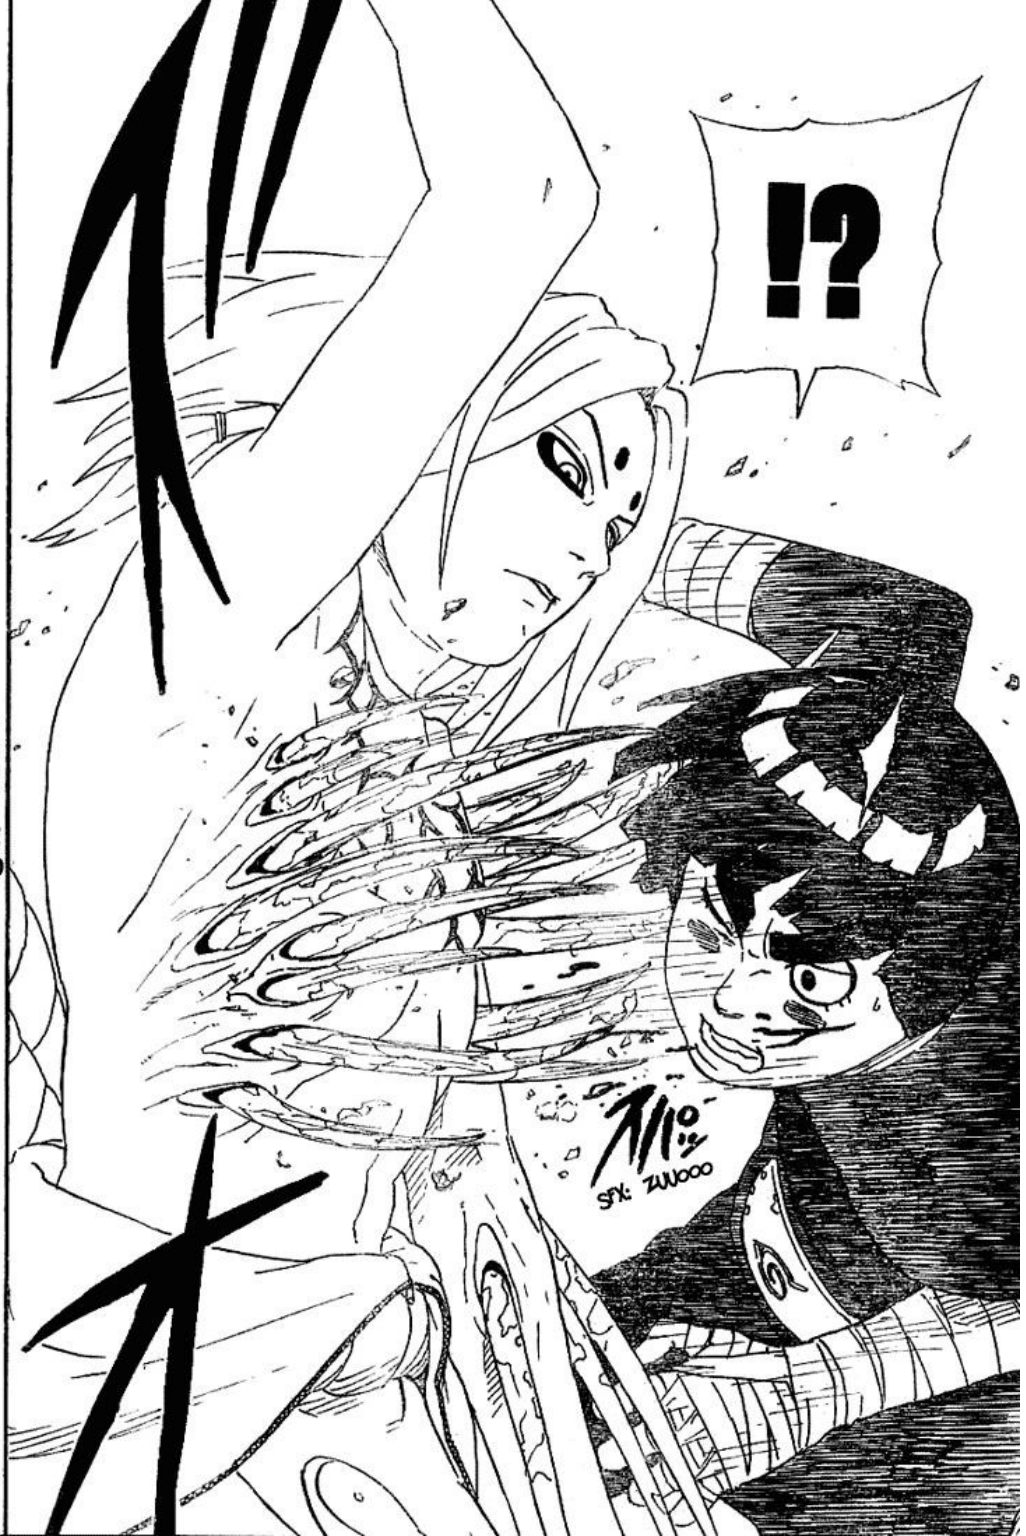

SFX: GRAB

SFX: BAM

SFX: FWISH

SFX: VASH

SFX: SHING

!?

110  
SFX: ZUOOO

THE AWAKENED "GAIA SEAL", THE UNLEASHED "BLOOD INHERITANCE LIMIT"!  
THE SECRET OF THE POWER EVEN THE DEVIL DESIRED FOR IS NOW REVEALED!!