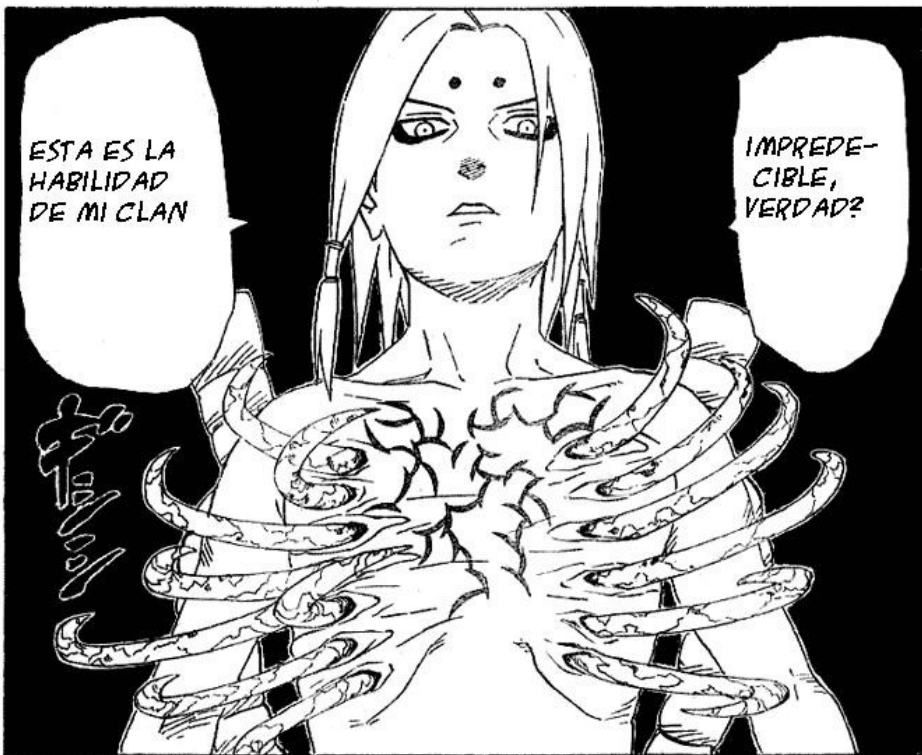

SFX: CRACK

NARUTO -ナルト-

NO. 211

KIMIMARO AND HIS ULTIMATE ABILITY!!
NEXT ISSUE,
"THE LEAF'S STRANGE STRATEGEM"

／おわり