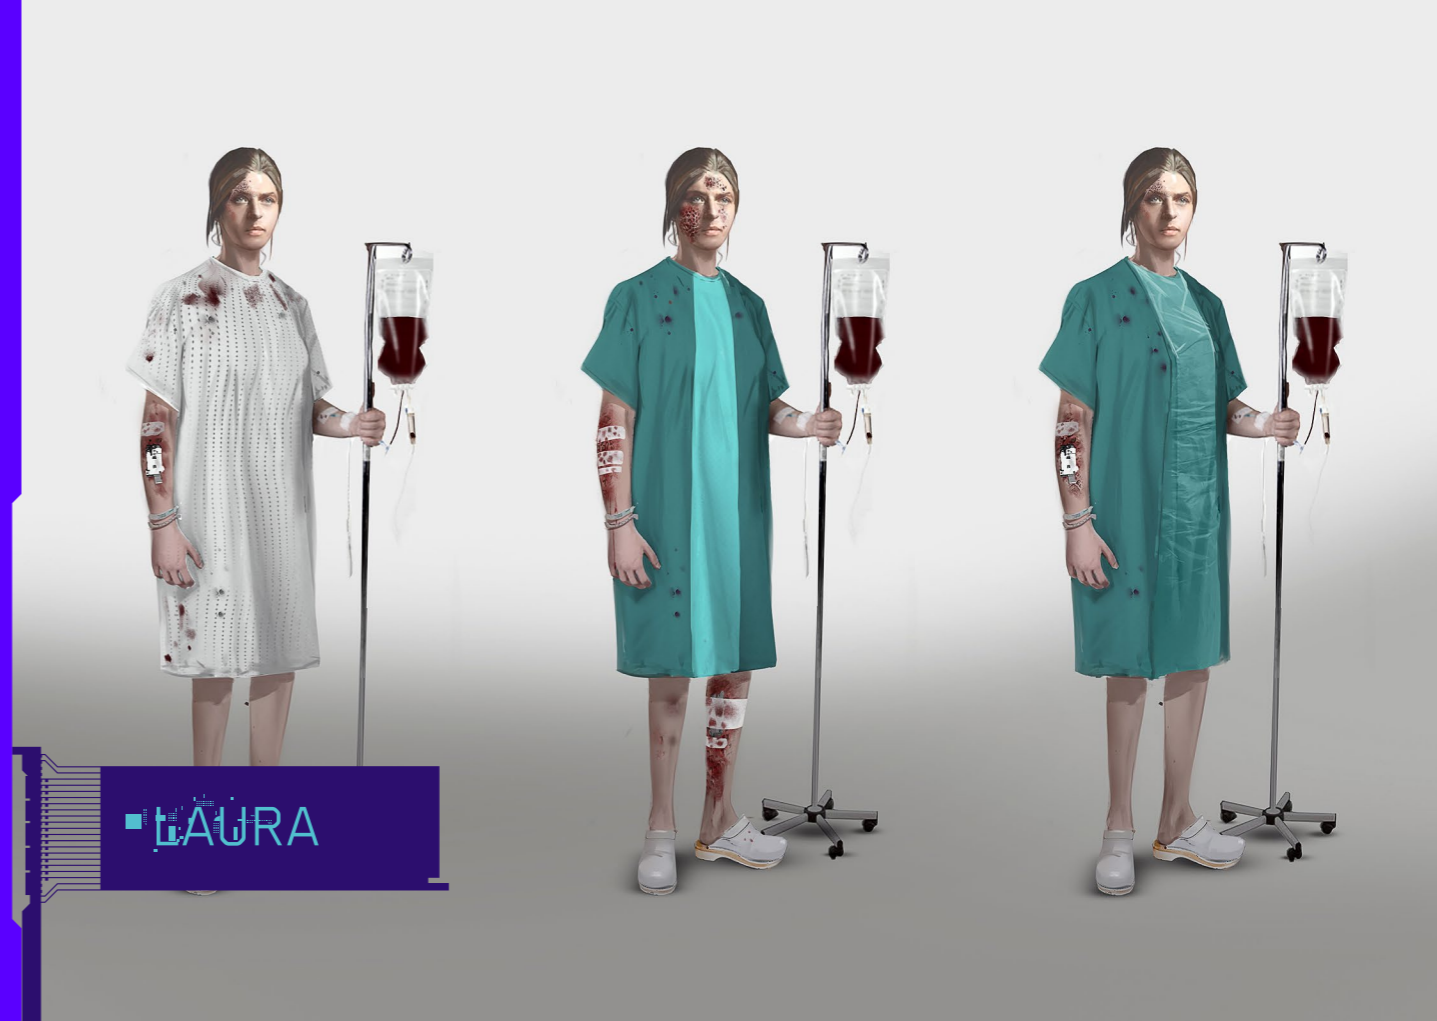

*You are an Observer.*

This official digital album will guide you through the dark cyberpunk world of the game. It includes illustrations and concept arts from both the original *Observer* and its definitive vision, *Observer: System Redux*. This way, you can also see how the game evolved and got bigger on its way to the next-generation platforms.

# CHARACTERS

DAN

JANUS

HELENA

DRUGA SPADNA  
ZEBY NIE BYLO  
SYMETRYCZNE

AMIRI

JACK

LAURA