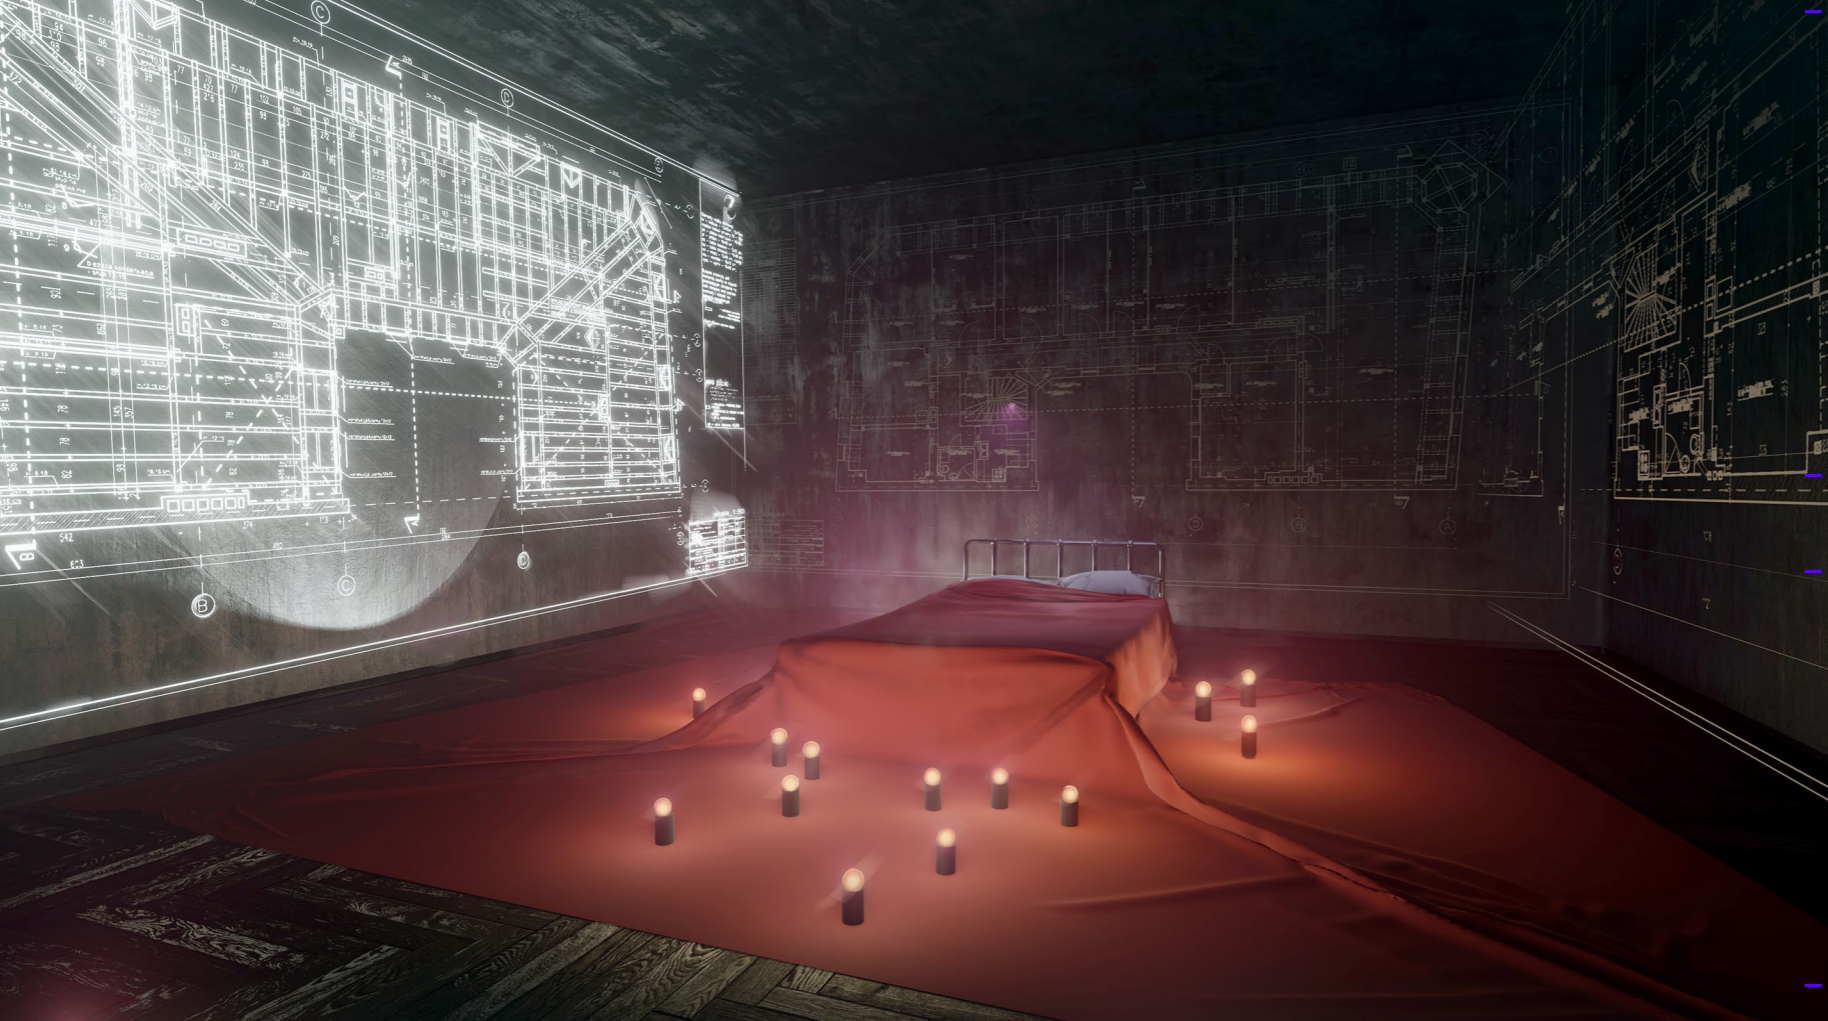

*SLOW AND PAINFUL*

DEATH

```
path working directory
create mode 1005345
create mode 2341998
from robot
valle opt get pacmanCharacter
```

```
02054020504 / PWD
402054020504 / PWD
```

LED

™ & © 2020 Bloober Team S.A. (Inc.).