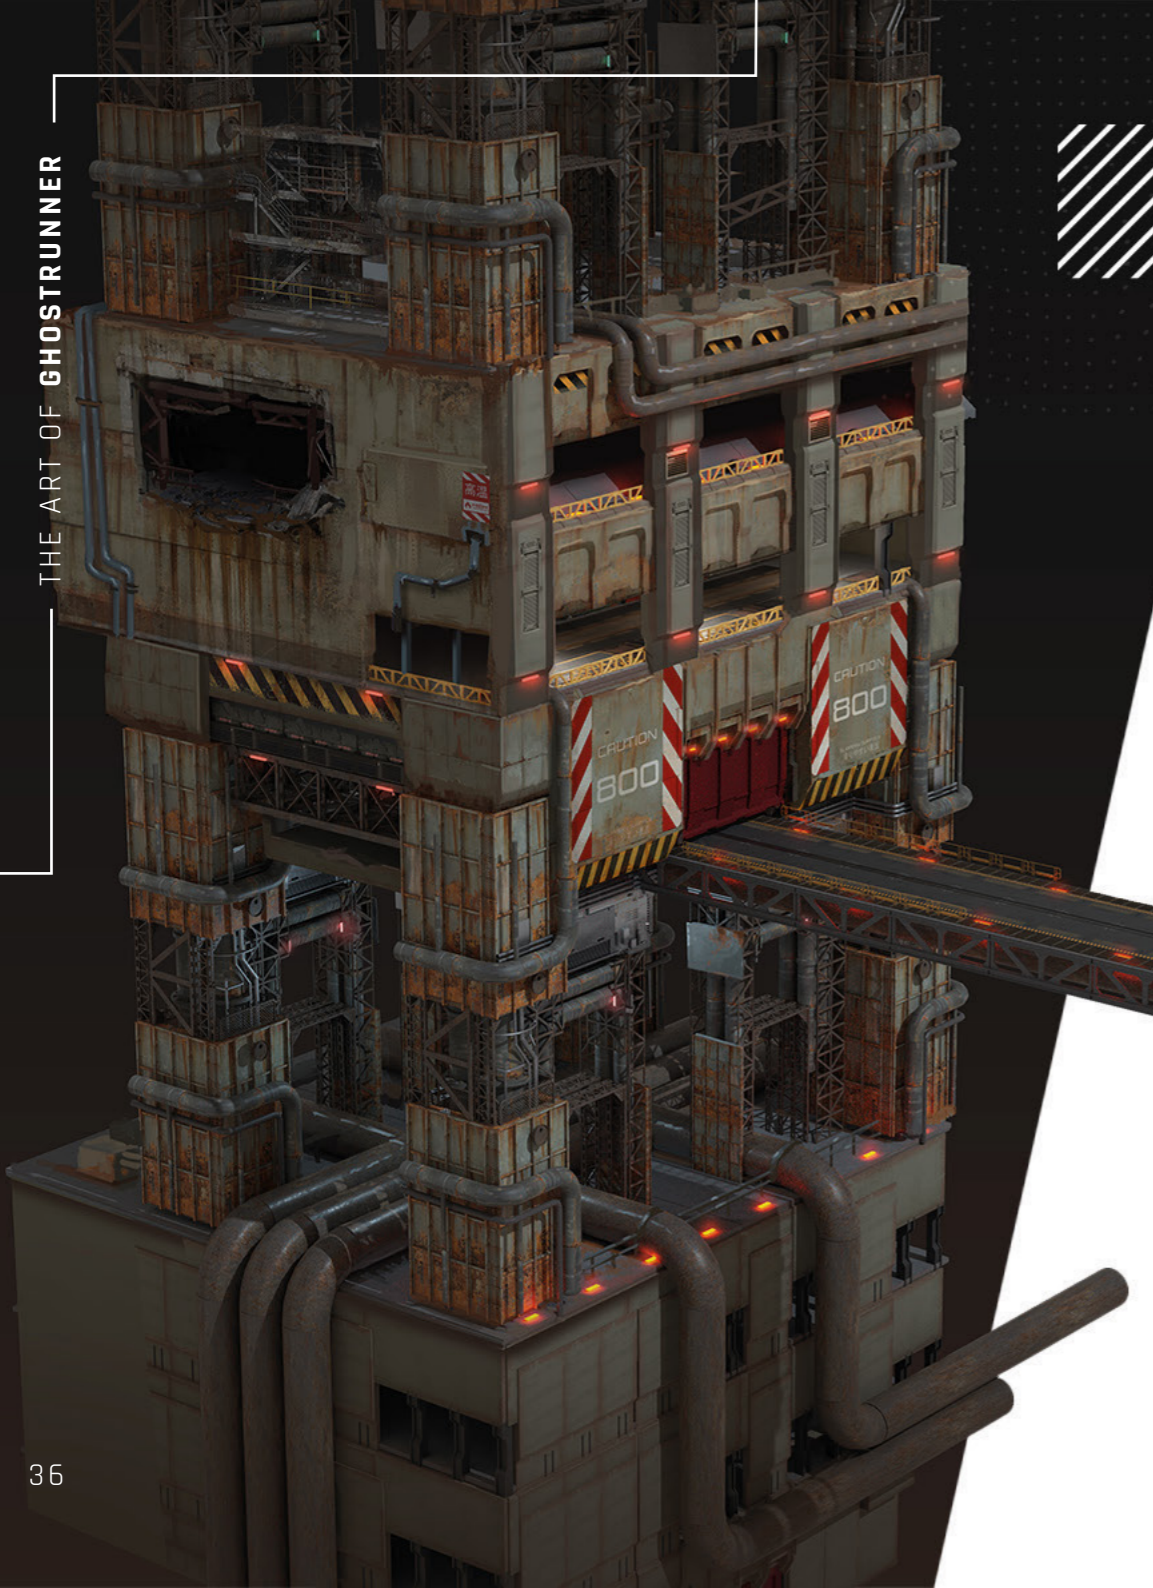

Ghostrunner / Mara/Keymaster - concept design: .001

Melee - Phase Shifter. Concept design: clean render.

GHOSTRUNNER

ALL IN!
GAMES

505
GAMES

ONE
MORE LEVEL

3D
REALMS

SLIPGATE
GAMES