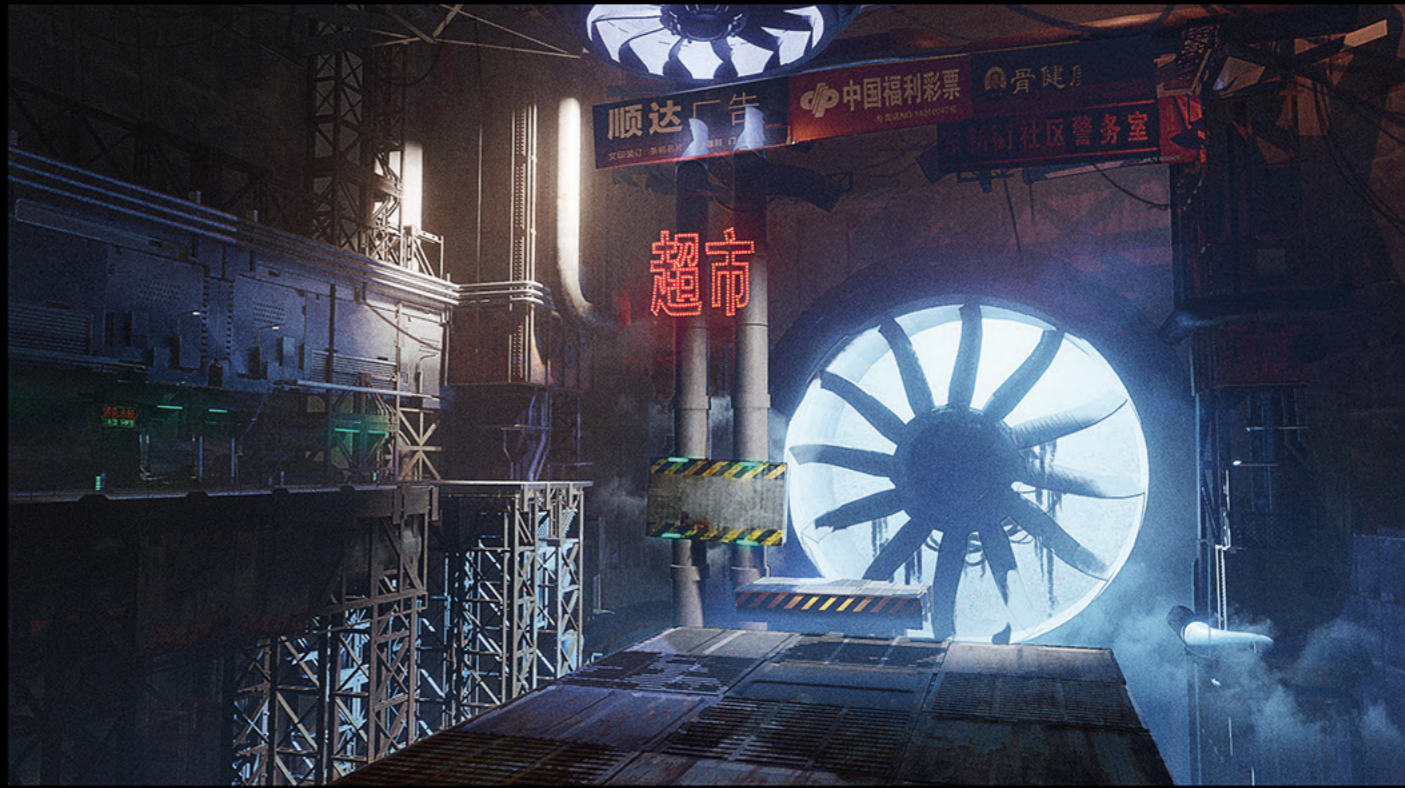

Ghostrunner / Mara/Keymaster - concept design: .001

Melee - Phase Shifter. Concept design: clean render.

GHOSTRUNNER

ALL IN!
GAMES

505
GAMES

ONE
MORE LEVEL

3D
REALMS

SLIPGATE
GAMES