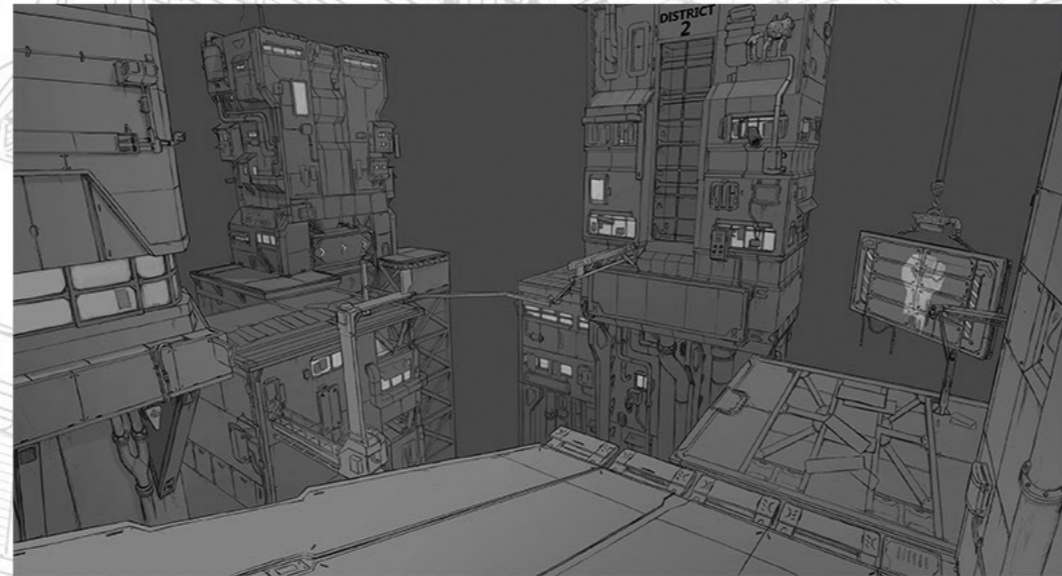

Ghostrunner / Mara/Keymaster - concept design: .001

Melee - Phase Shifter. Concept design: clean render.

GHOSTRUNNER

ALL IN!
GAMES

505
GAMES

ONE
MORE LEVEL

3D
REALMS

SLIPGATE
GAMES