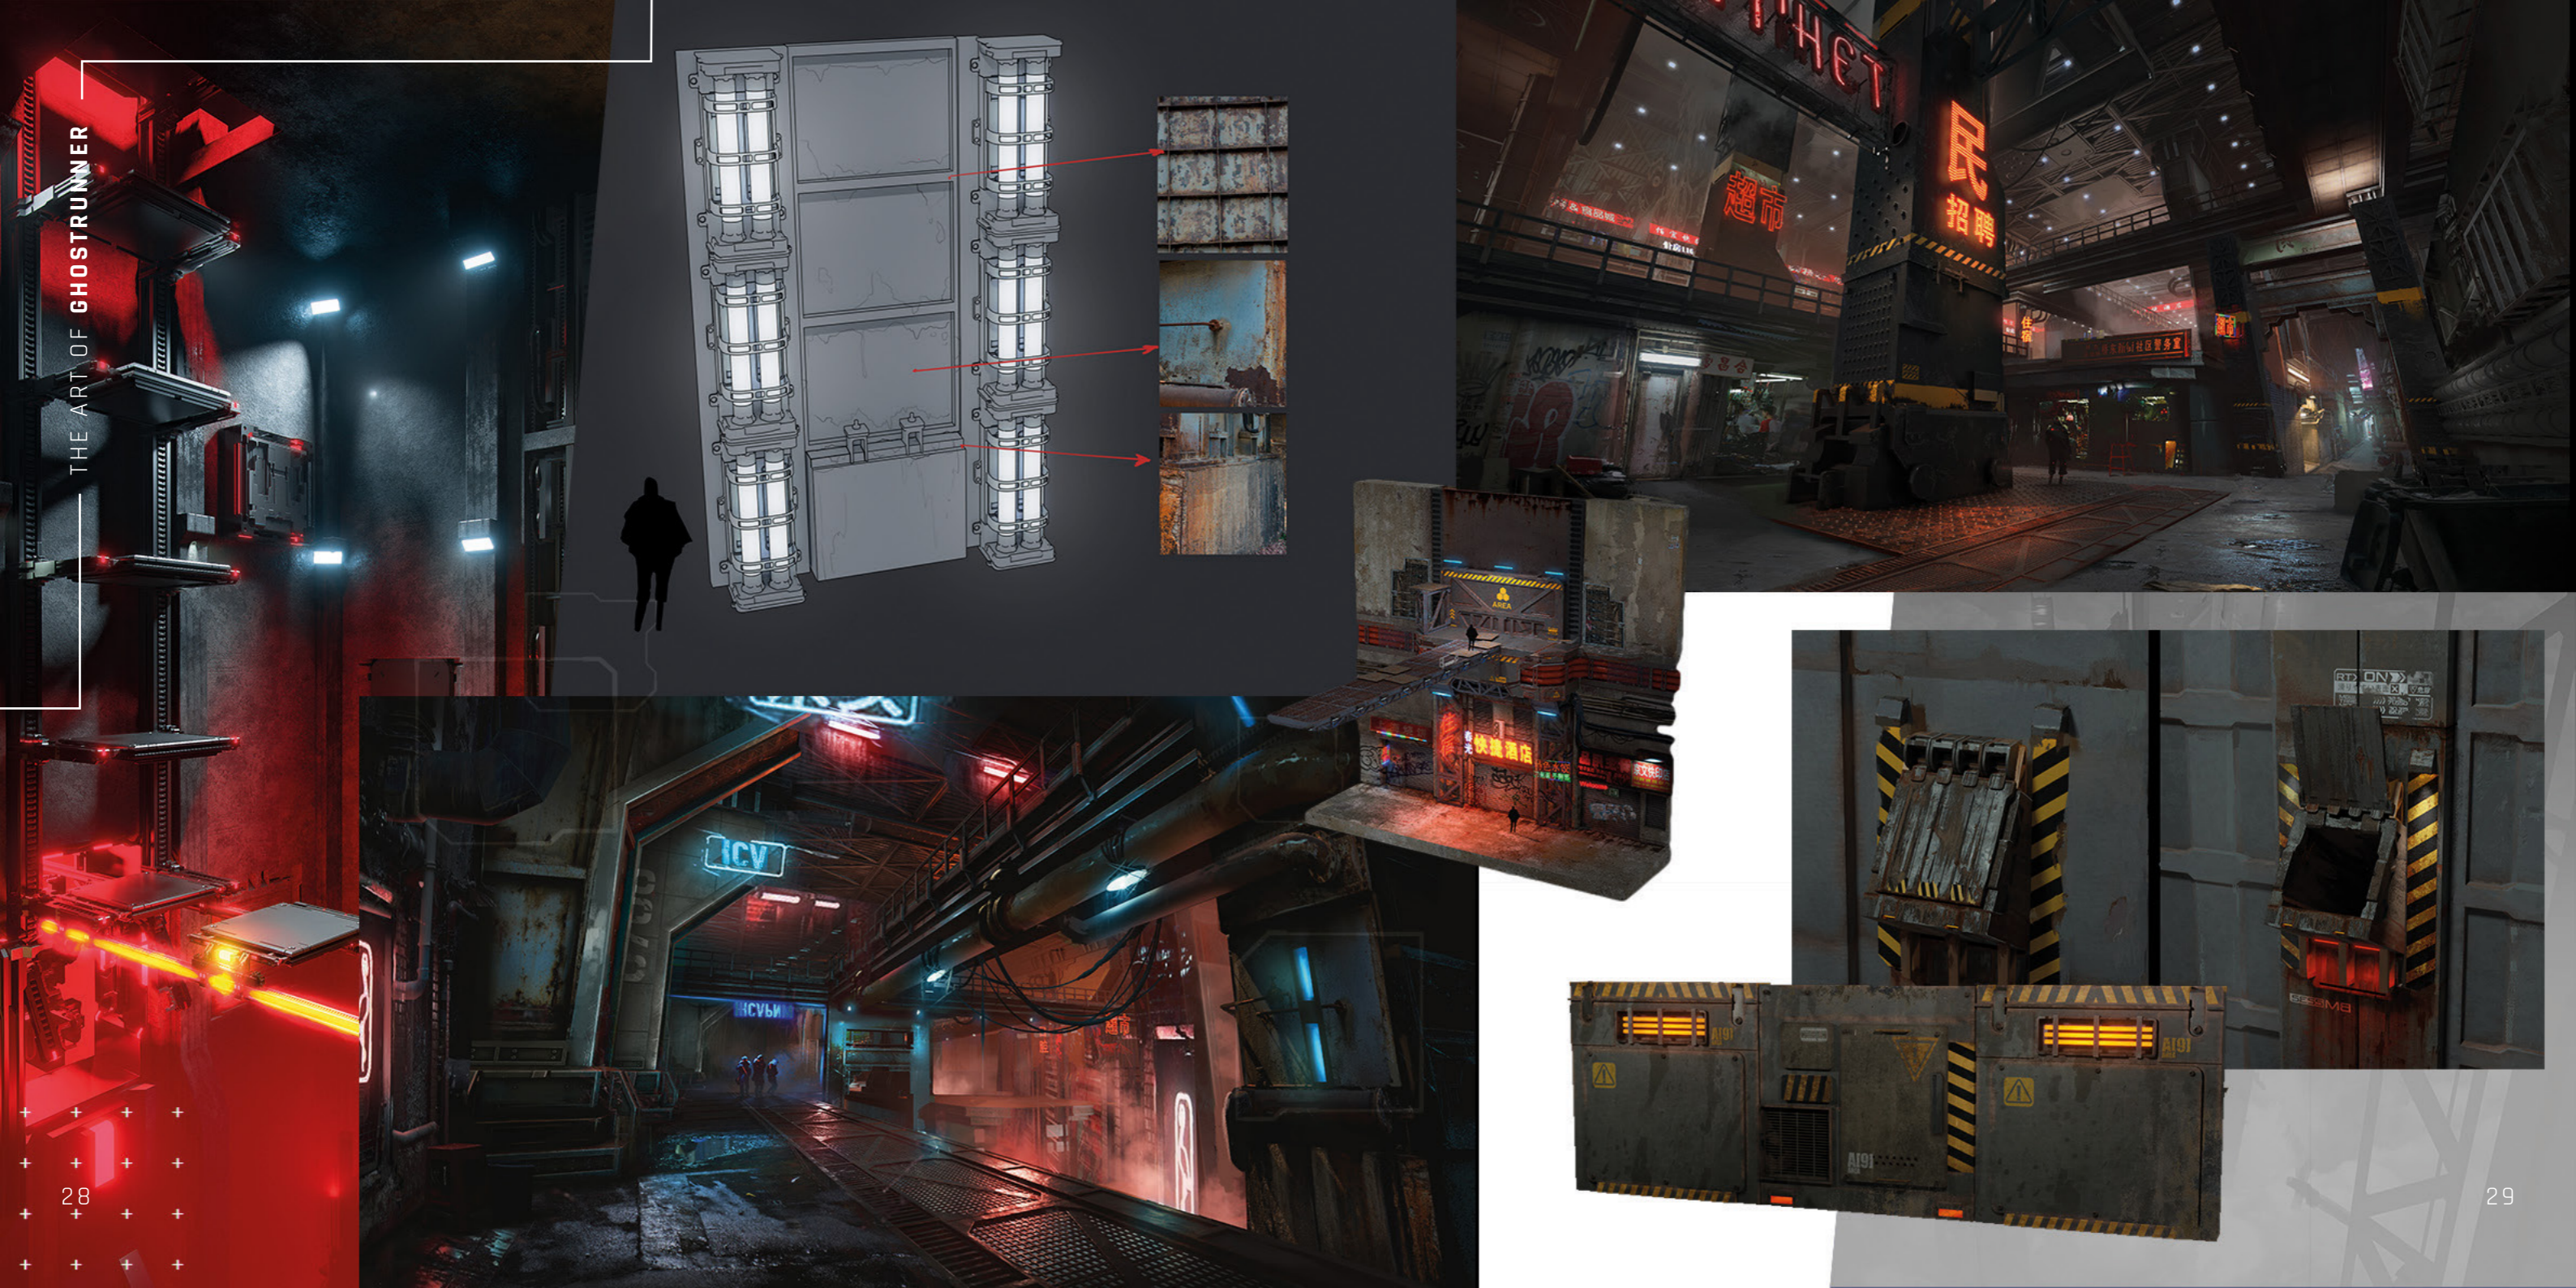

Ghostrunner / Mara/Keymaster - concept design: .001

Melee - Phase Shifter. Concept design: clean render.

GHOSTRUNNER

ALL IN!
GAMES

505
GAMES

ONE
MORE LEVEL

3D
REALMS

SLIPGATE
GAMES