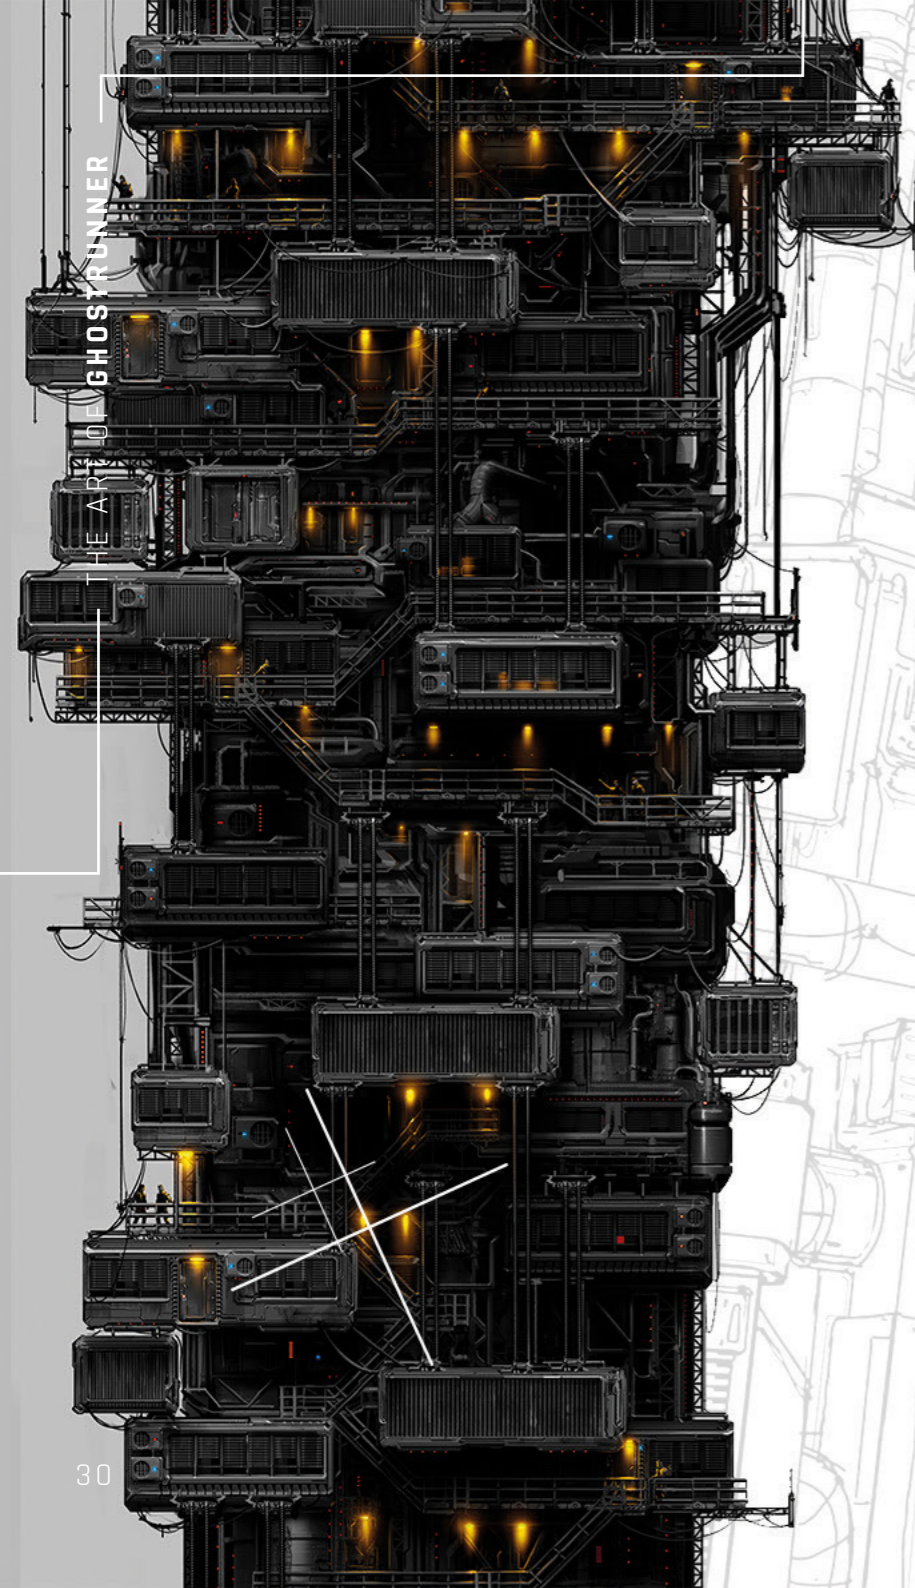

OFFICIAL ARTBOOK

GHOSTRUNNER

SYSTEM-READY
RUN - GHOSTEXE

JACK - MAIN HERO
SKETCHES - ORGANIC METAL NINJA

JACK - HERO
SKETCHES - ORGO XIFI

03.20.20

6881.225.1

NPC/ENEMY
BIONIC SOLDIER EXPERIMENT

Ghostrunner / Mara/Keymaster - concept design: .001

Melee - Phase Shifter. Concept design: clean render.

GHOSTRUNNER

ALL IN!
GAMES

505
GAMES

ONE
MORE LEVEL

3D
REALMS

SLIPGATE
GAMES