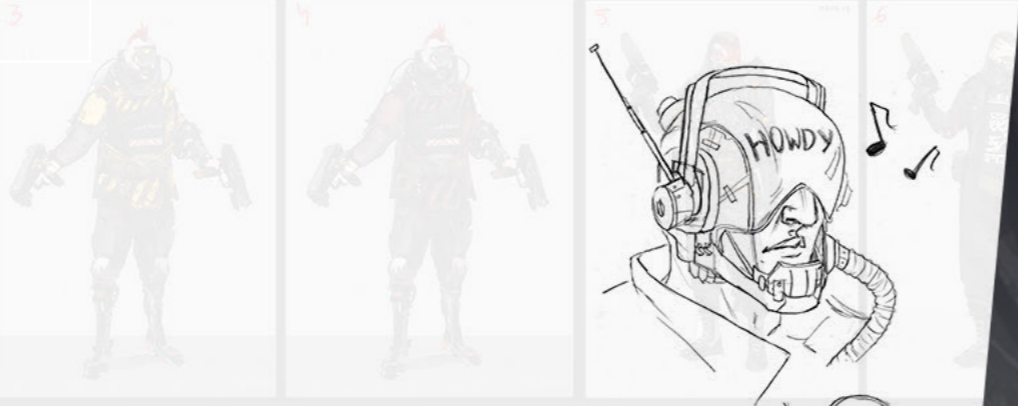

03.20.20

6881.225.1