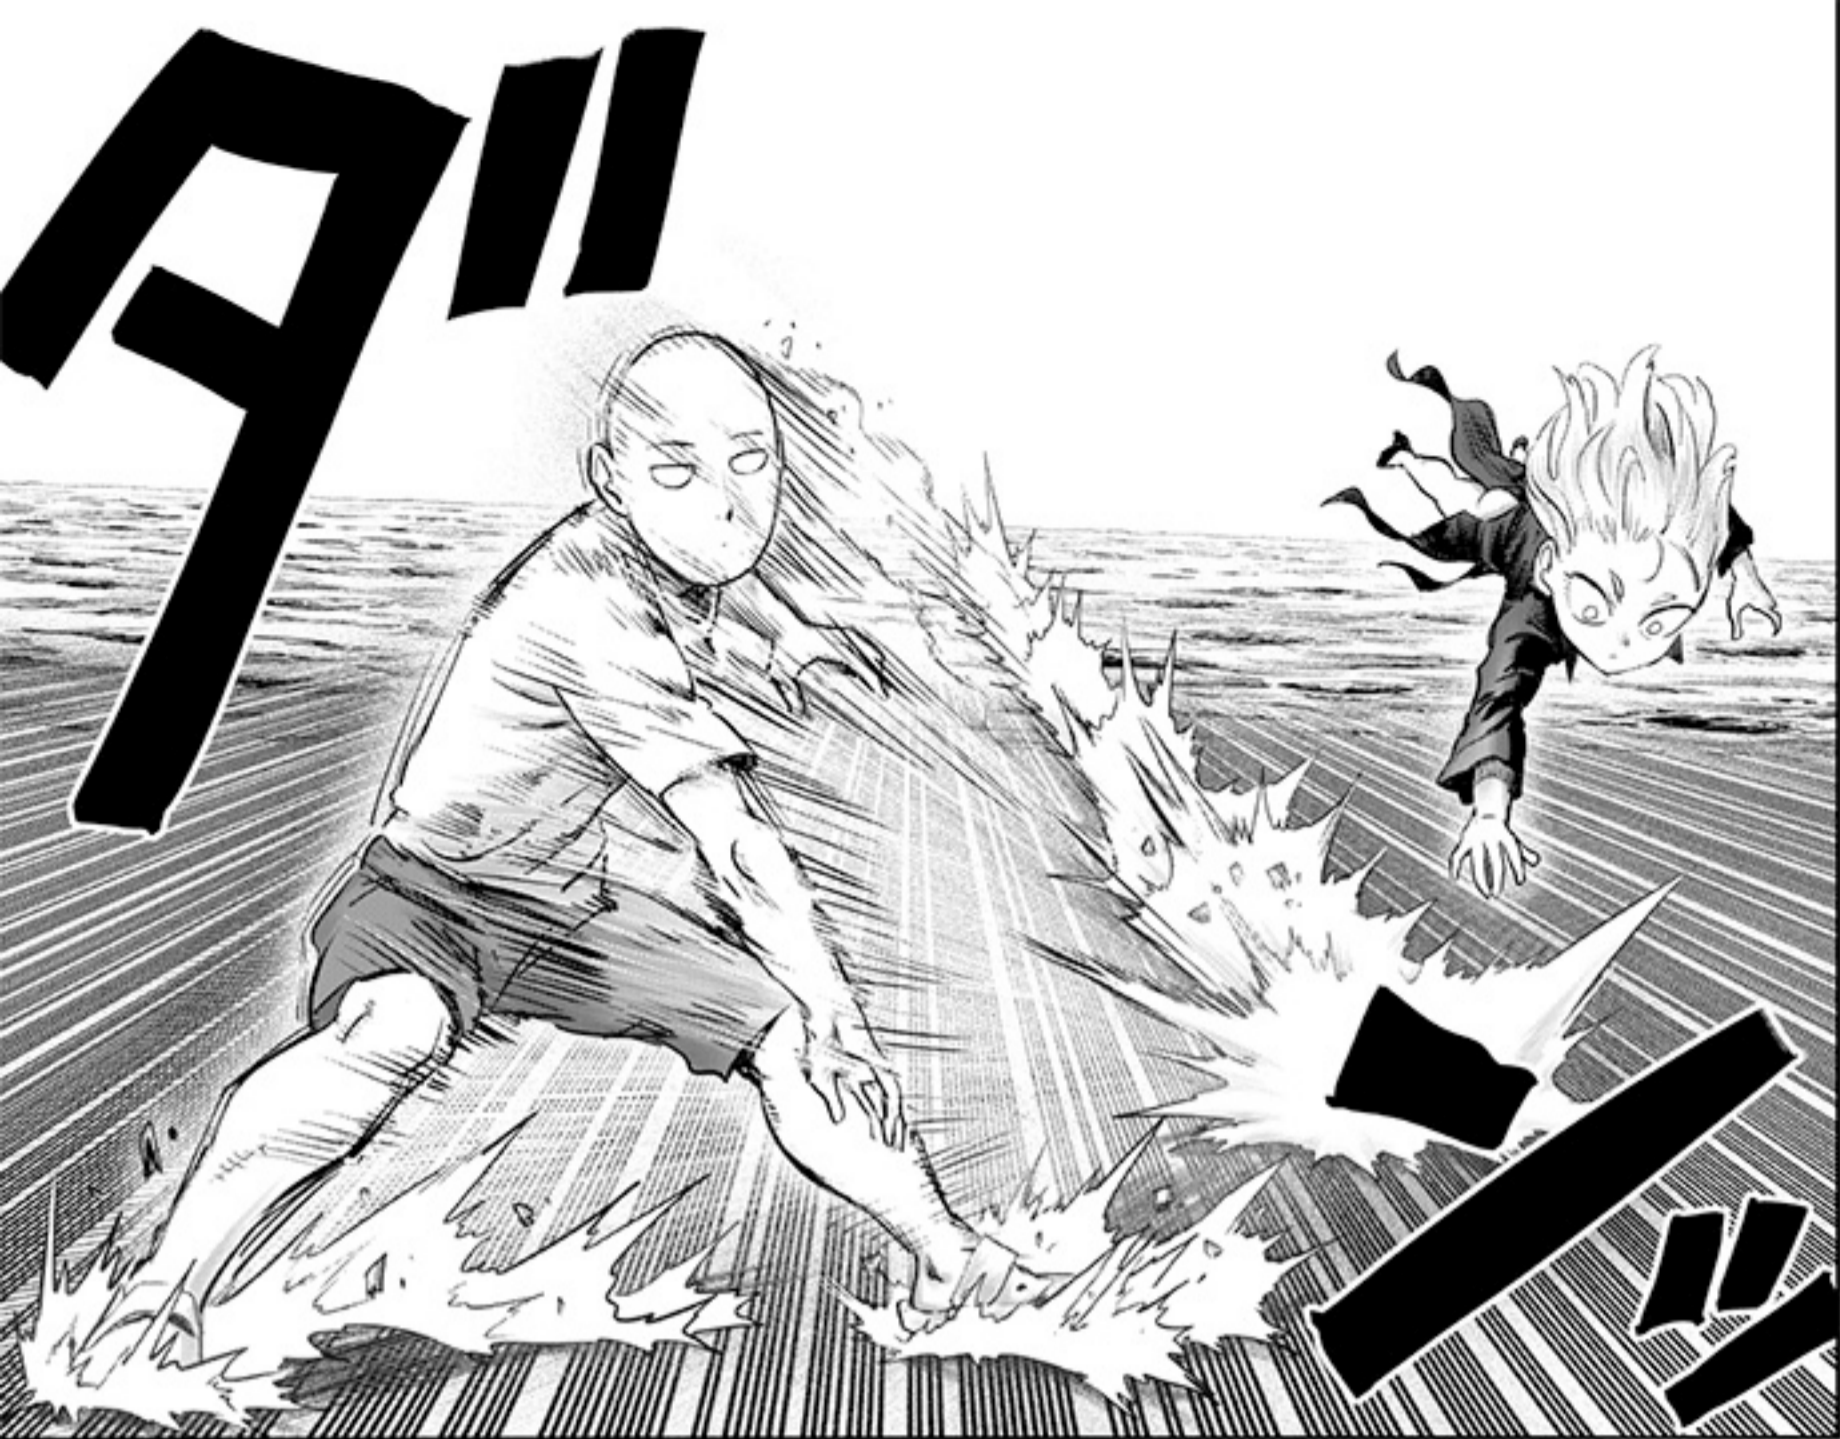

# ONE PUNCH-MAN

STORY by ONE & ART by  
YUSUKE MURATA

EL IMPLACABLE INTRUSO SE ACERCA...

PUNCH 181: CABELLO Y FRICCIÓN

My name is SAITAMA. I am a hero. My hobby is hero activity. I became strong too much. Therefore, I am very sad. Any enemies will push down with one blow. Hair was also lost. Feeling was also lost. I want the sparge of excitement of a battle. I would like to meet the strongest enemy. I would like to meet a matchless enemy. And I would like to push down with one blow. It is because I am a one punch-man.

ES  
IMPOSIBLE  
ESCAPAR  
DE ESTOS  
SHURIKENS  
DE ALTA  
VELOCIDAD.

ES-  
TOR-  
BAN.

QUE IMPRU-  
DENTE...

MI  
PIE SE  
RES-  
BALÓ.

¿¡EH!?

ME ALEGRA  
QUE YA  
ESTES MAS  
TRANQUILA.

BUENO

DESDE HACE  
RATO ME HAS  
ESTADO SU-  
BESTIMANDO,  
¿VERDAD?