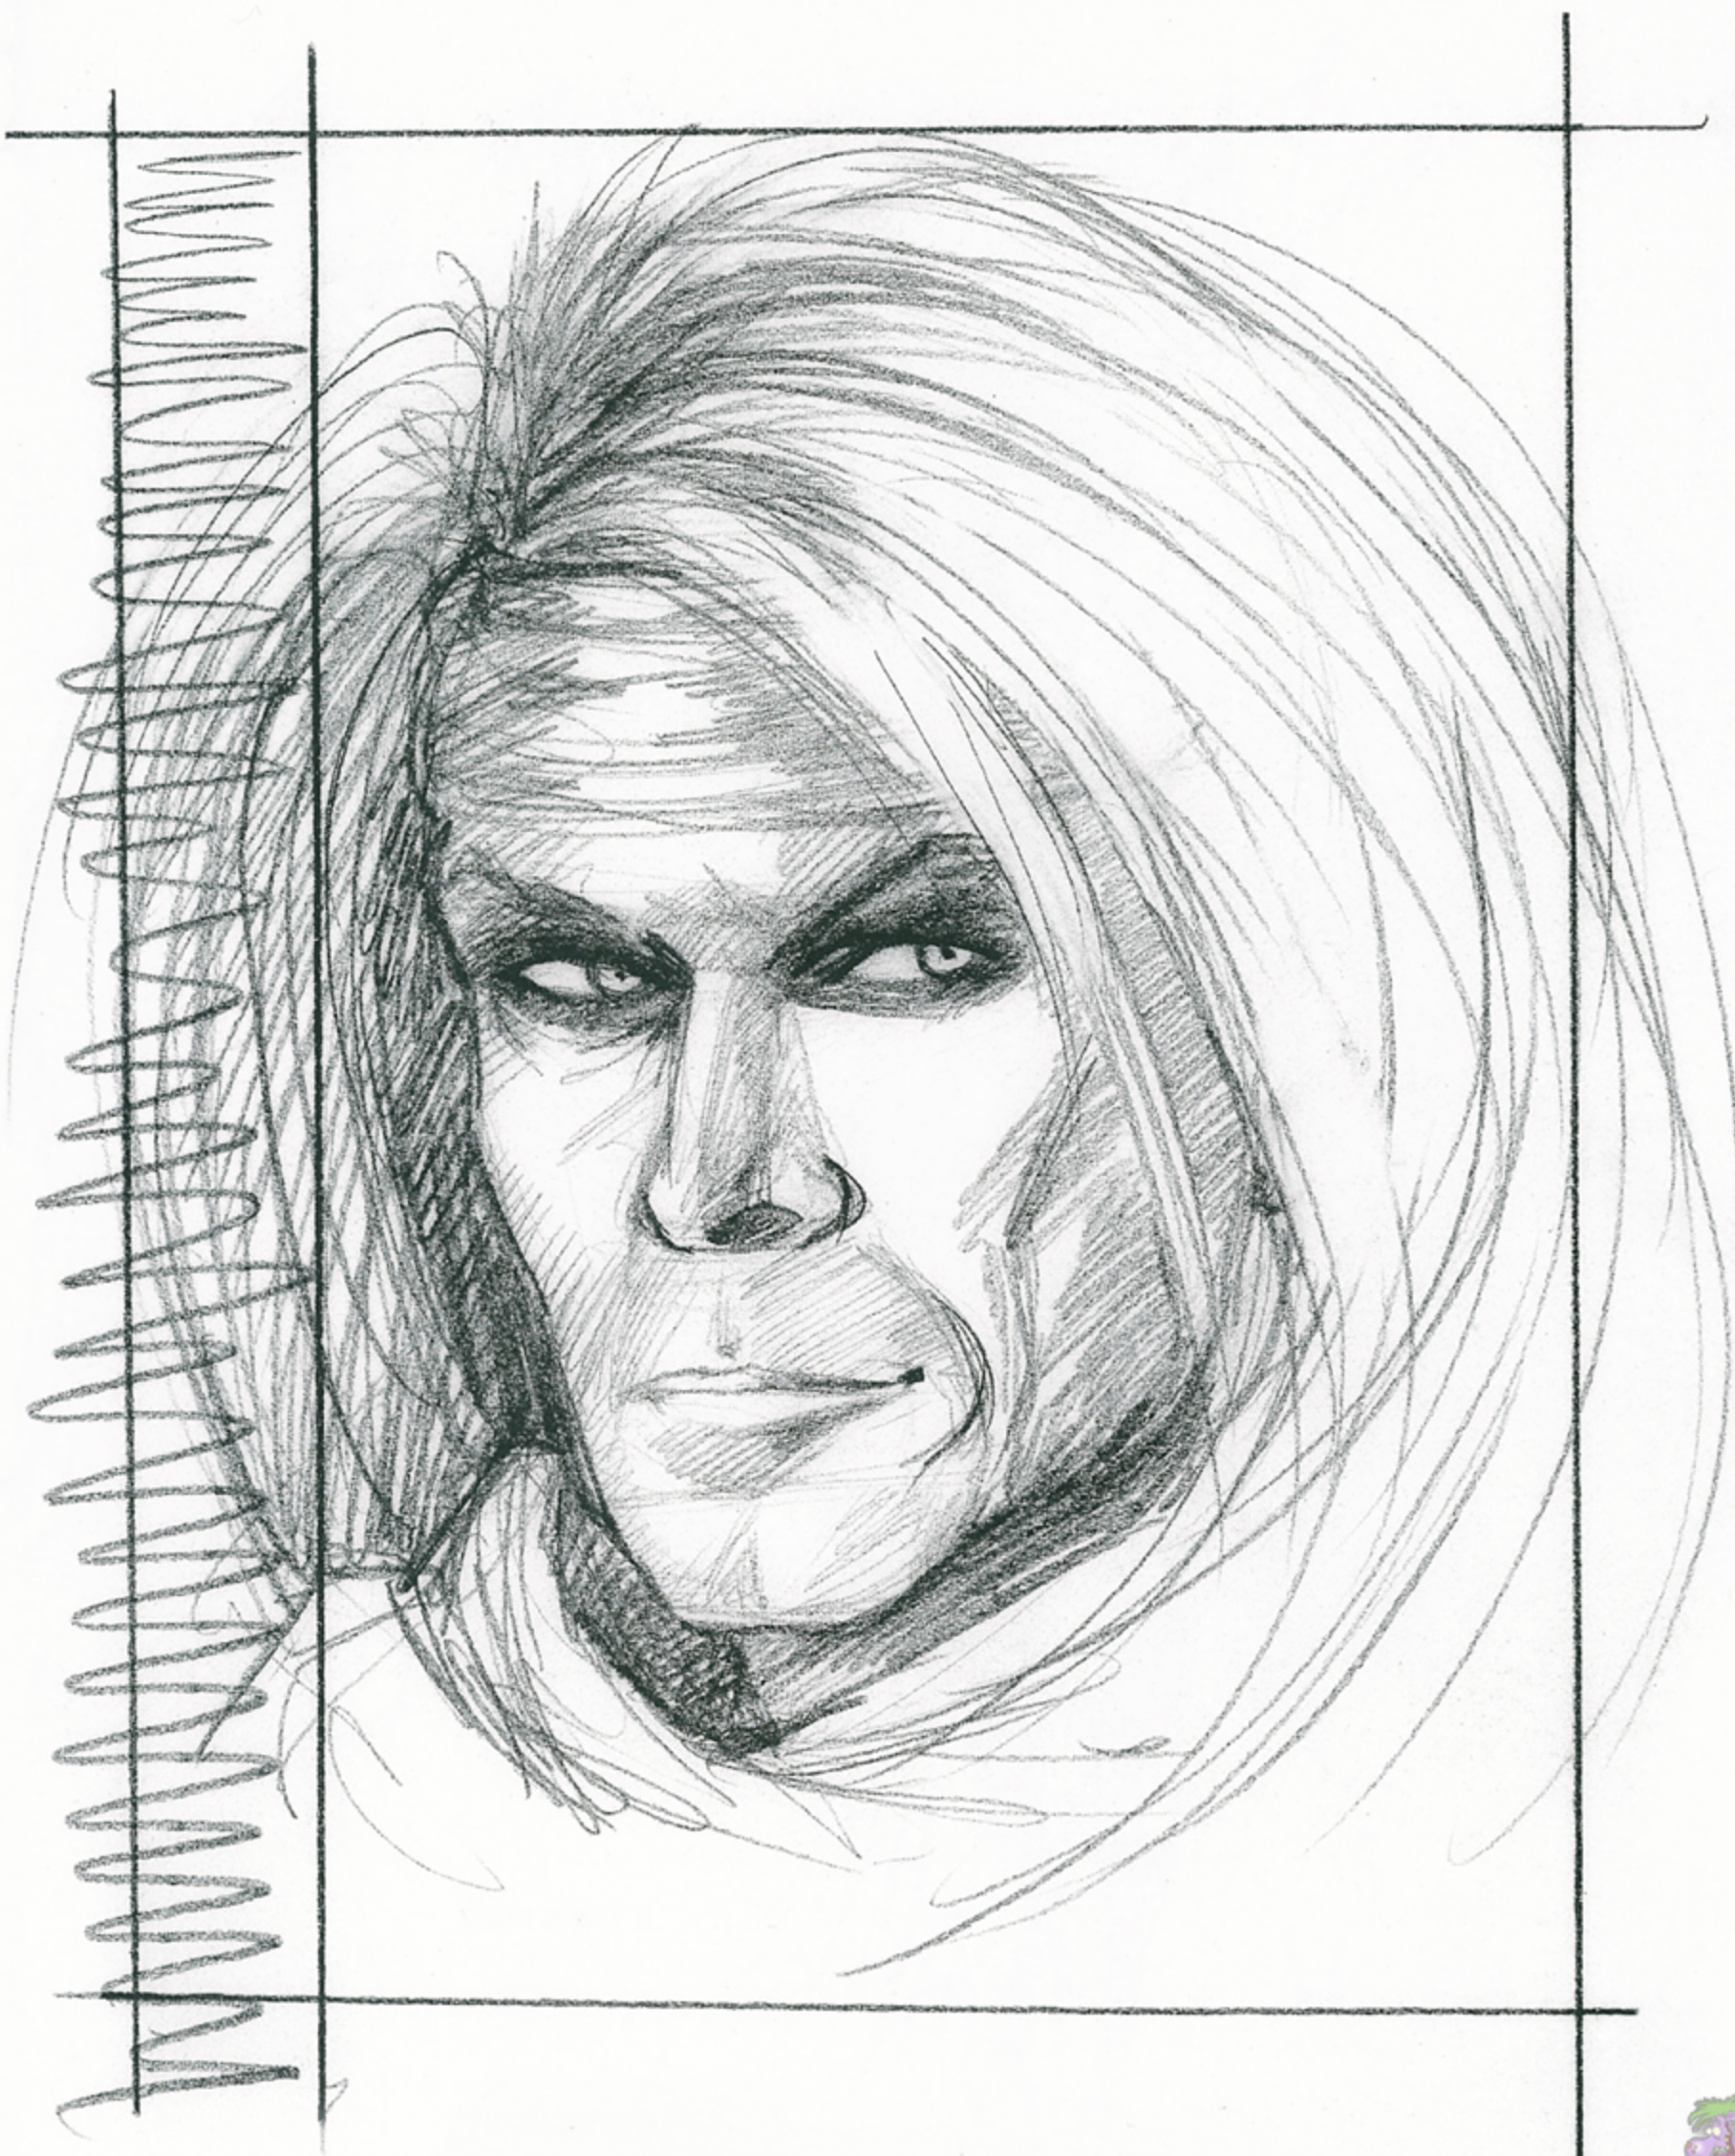

## **ROGUE**

Another Marvel heroine, and one of Julie's favourites. Apart from the whole figure being reversed, the final body pose was almost exactly this with the left leg lowered slightly to enhance the angle. The head was changed, though.

Julie  
2001

edge